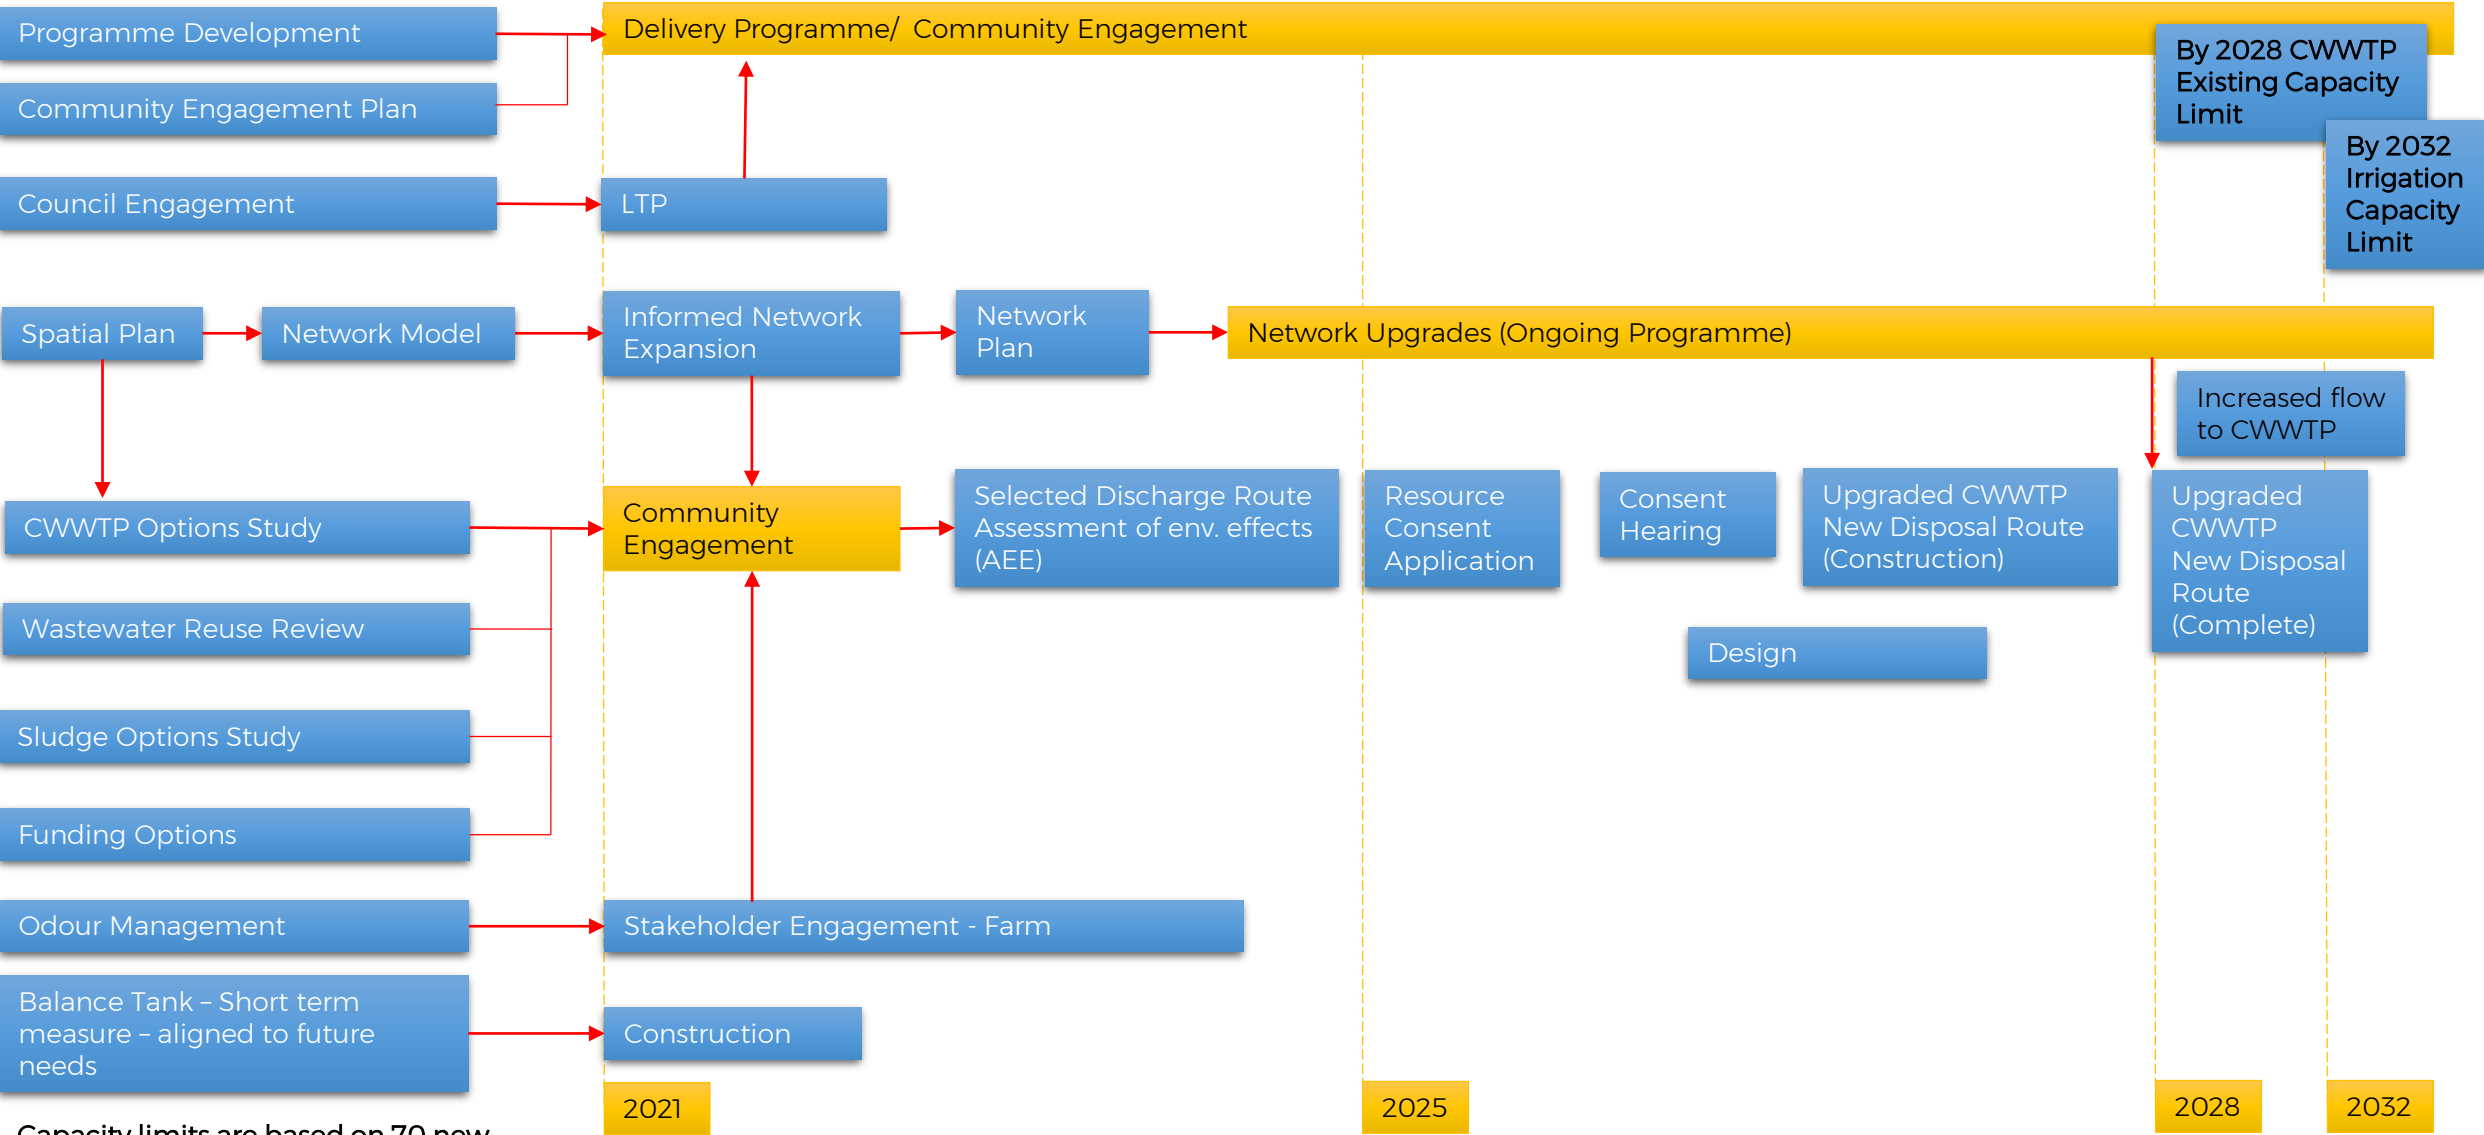

Mangawhai CWWTP Roadmap

Capacity limits are based on 70 new connections per year